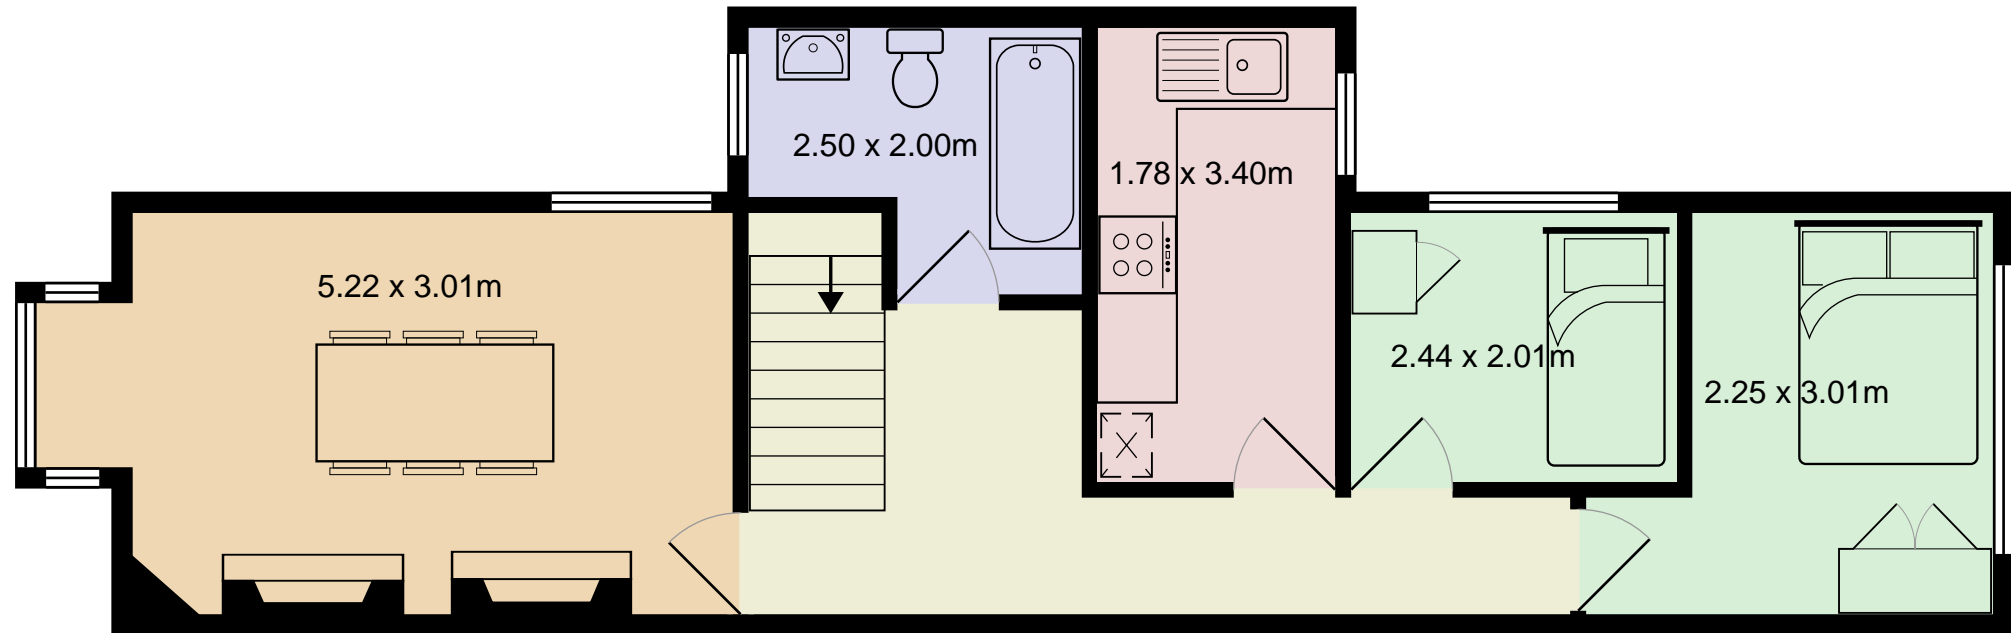

**8a Landsdown Road
N7 8NF**

Total Area: 48.9 m²

All measurements are approximate and for display purposes only

A G Floorplans
07500836266