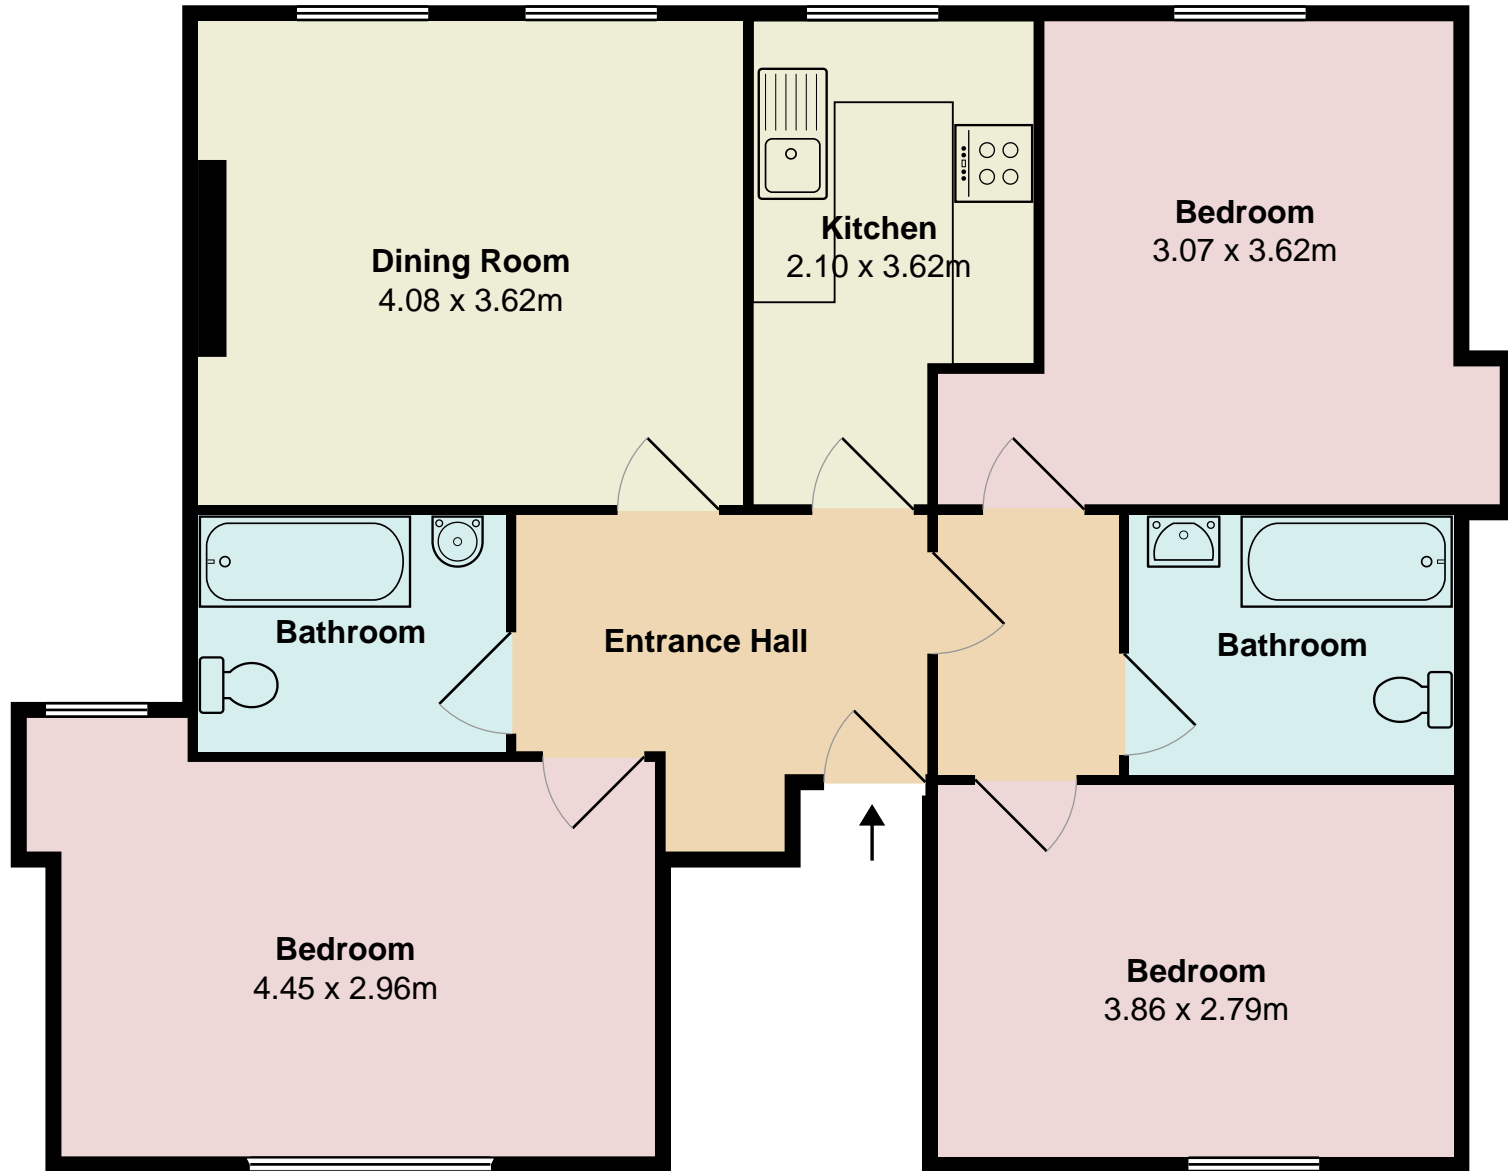

49 Gloucester Drive- Flat 5

Total Area: 78.6 m²

All measurements are approximate and for display purposes only