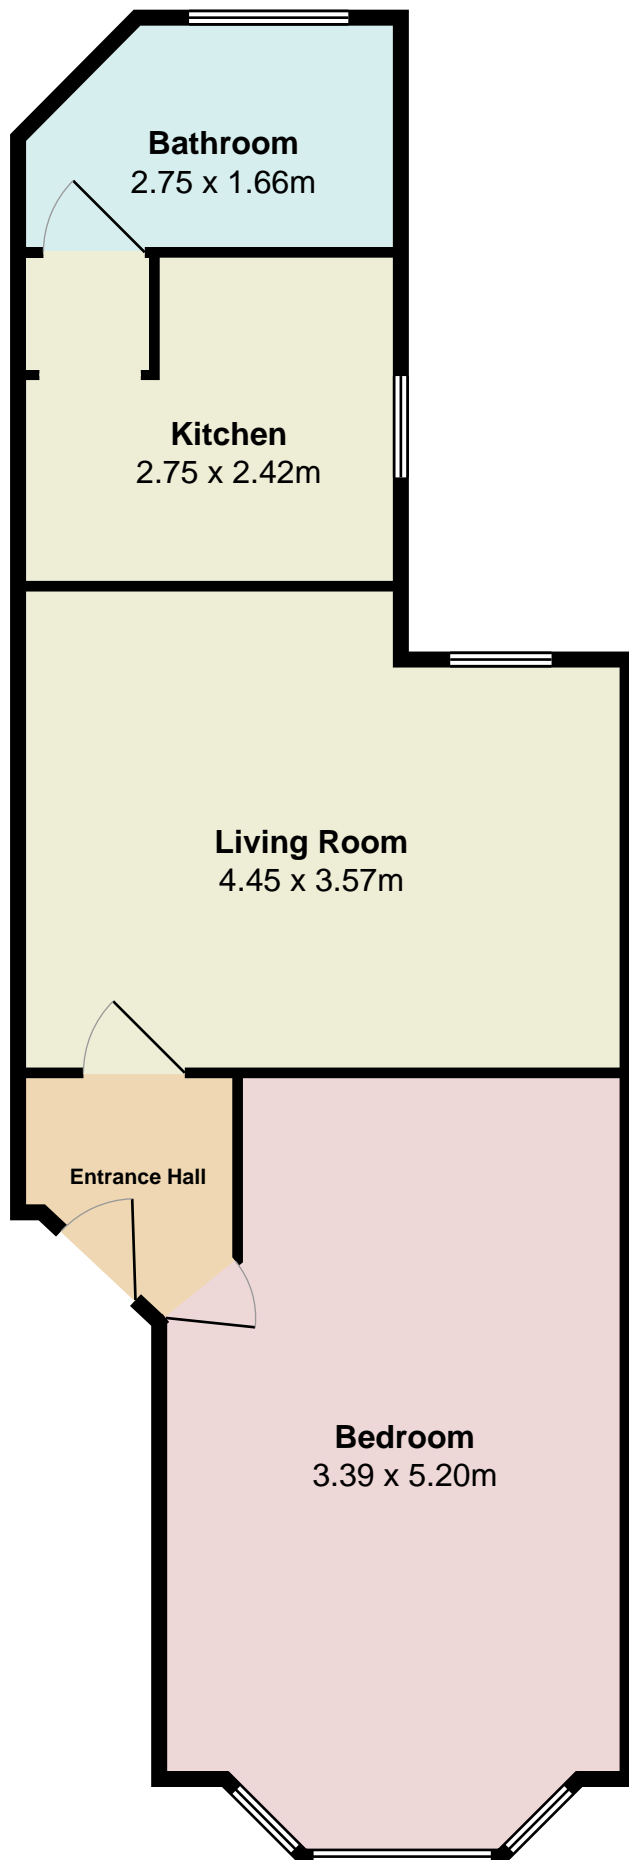

8 Lincoln House

Total Area: 46.7 m²

All measurements are approximate and for display purposes only