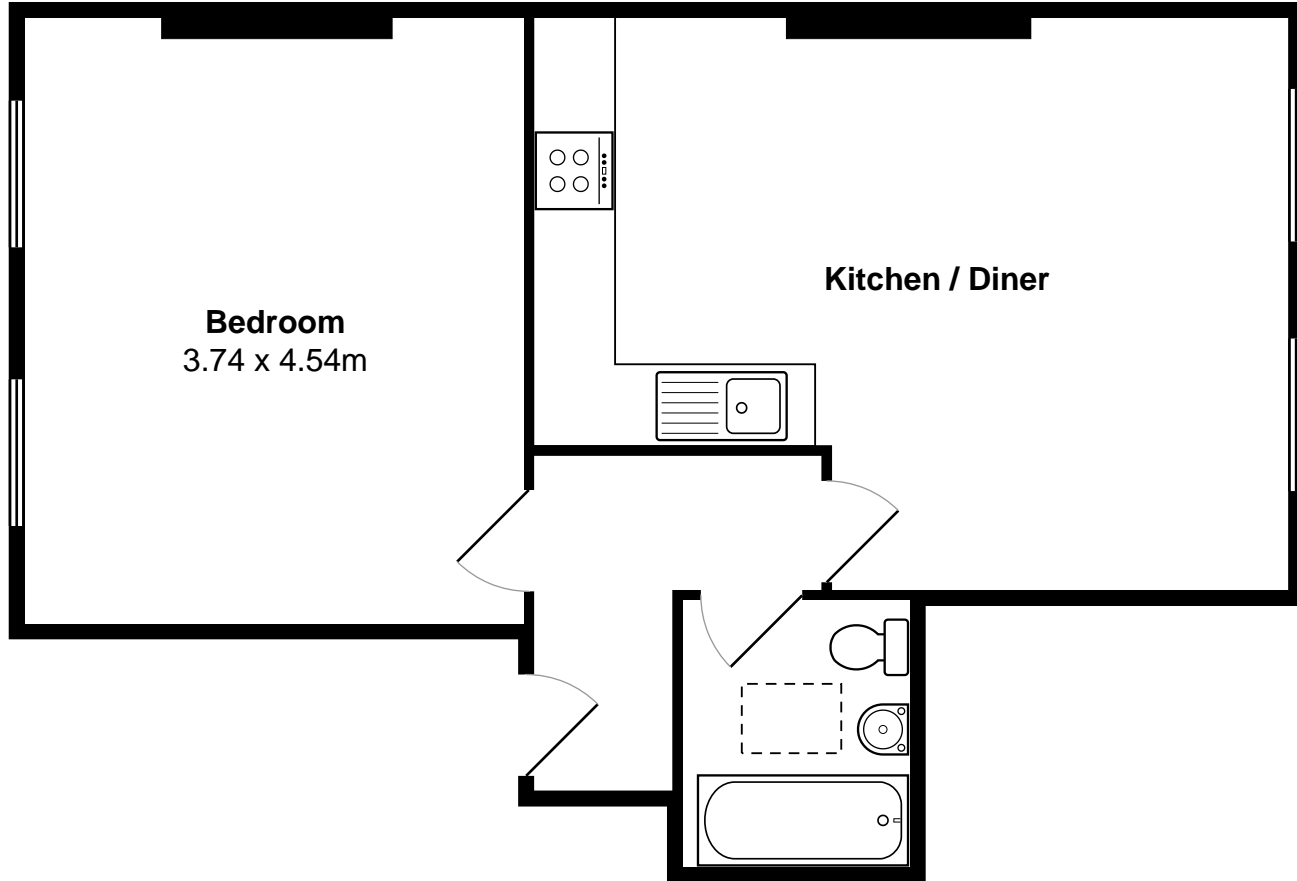

50 Canterbury Rd - Flat 5

Total Area: 47.8 m²

All measurements are approximate and for display purposes only