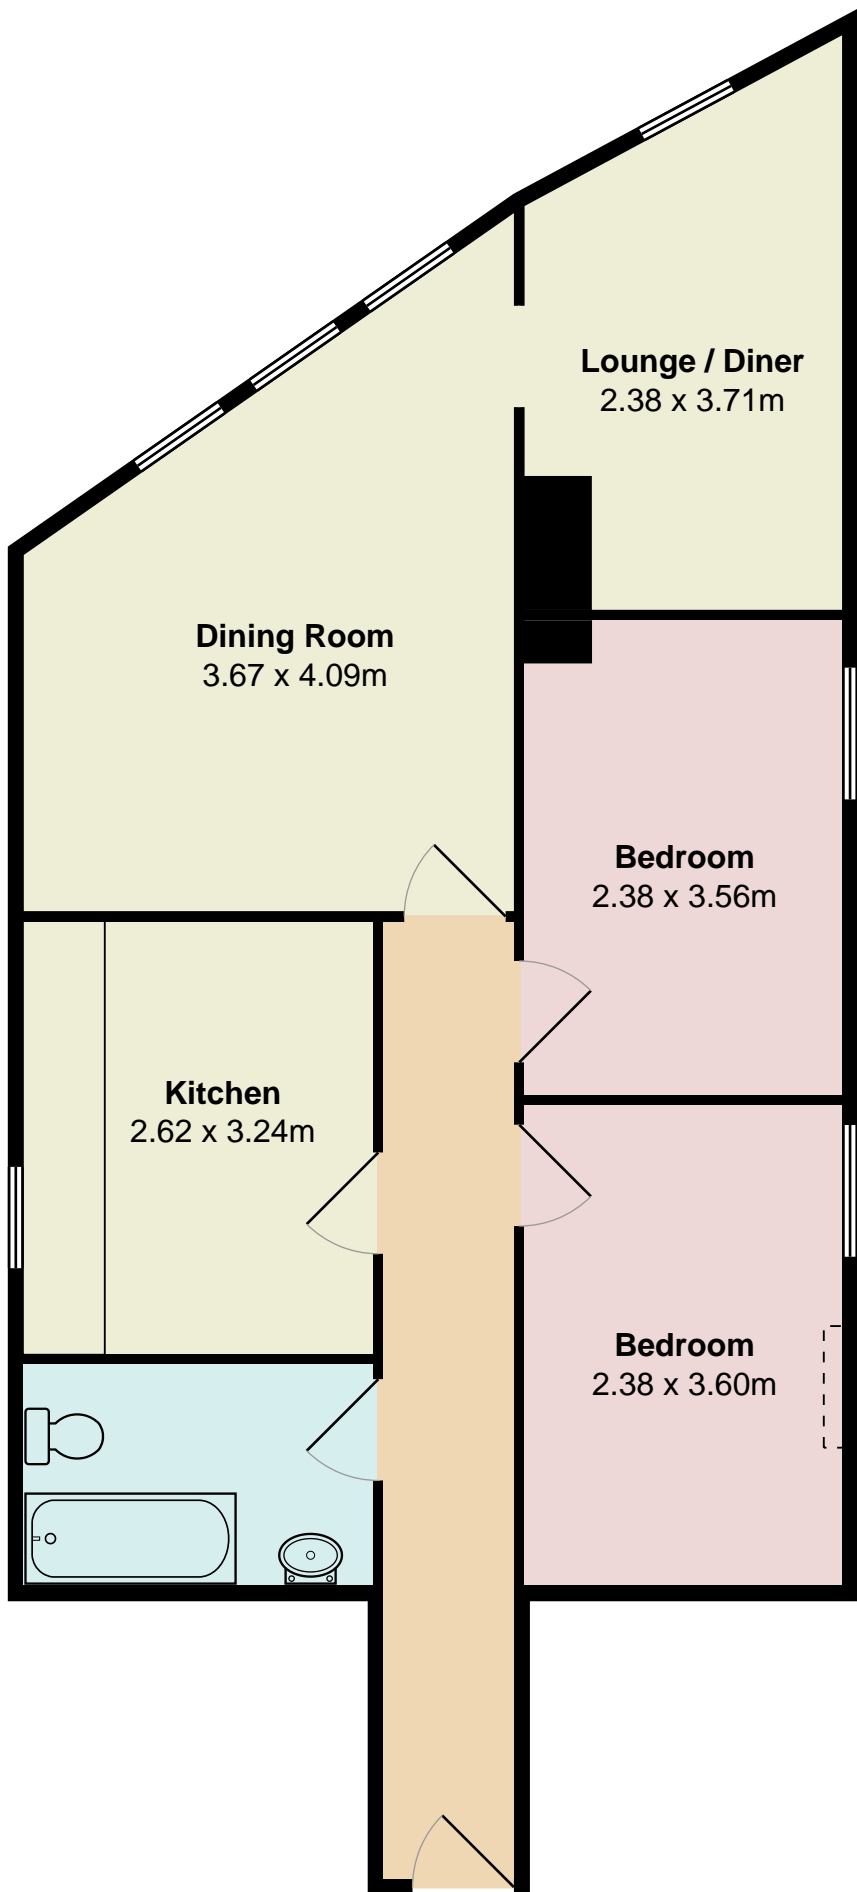

Triangle House - Flat 5

Total Area: 62.2 m²

All measurements are approximate and for display purposes only