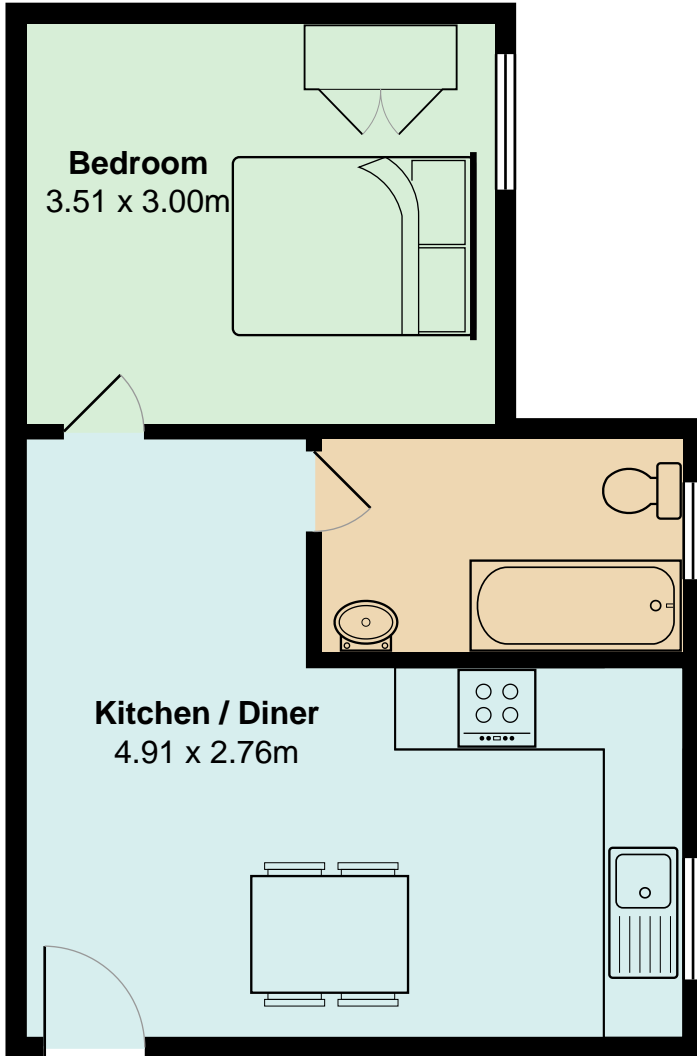

17 Manbey Park Road - Flat 4

Total Area: 32.9 m²

All measurements are approximate and for display purposes only