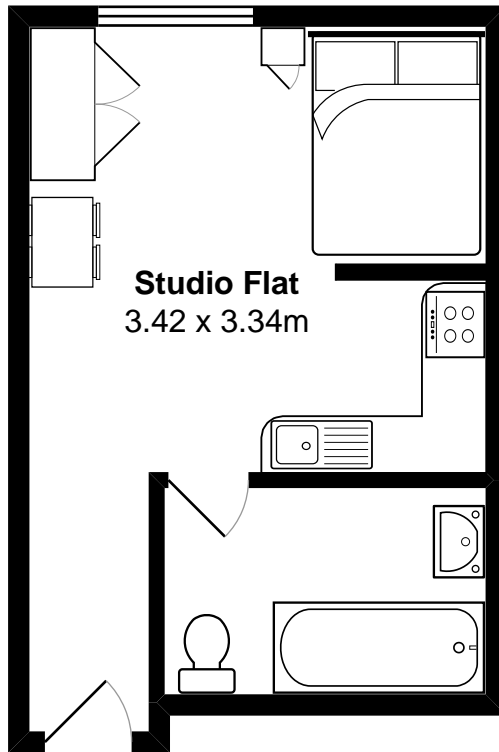

20 Jennings Court - 2-8 Strout Green Road

Total Area: 17.4 m²

All measurements are approximate and for display purposes only