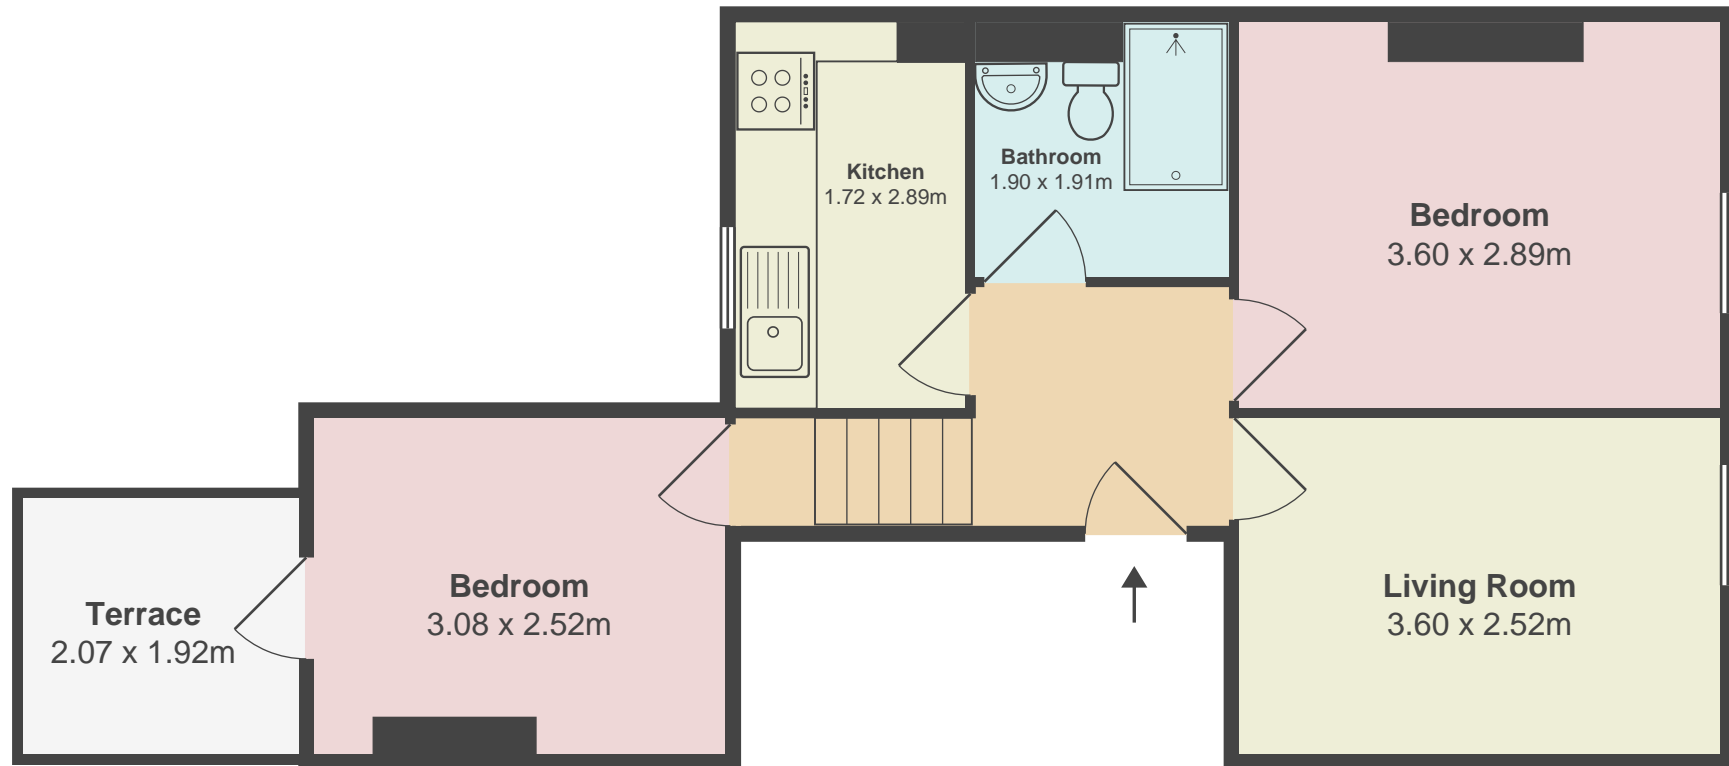

95a Endwell Road

Total Area: 41.9 m² (excluding terrace)

All measurements are approximate and for display purposes only