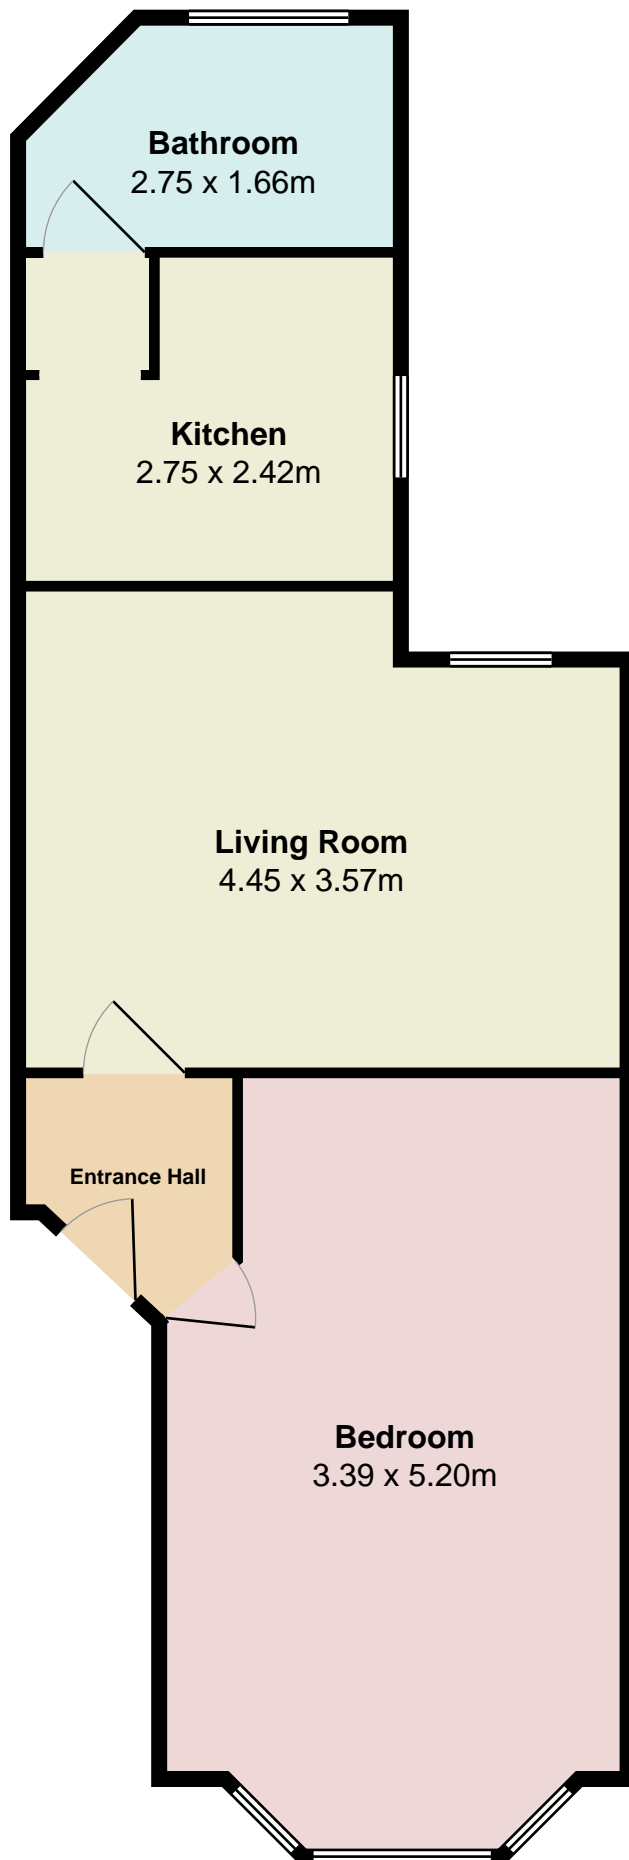

6 Lincoln House

Total Area: 46.7 m²

All measurements are approximate and for display purposes only