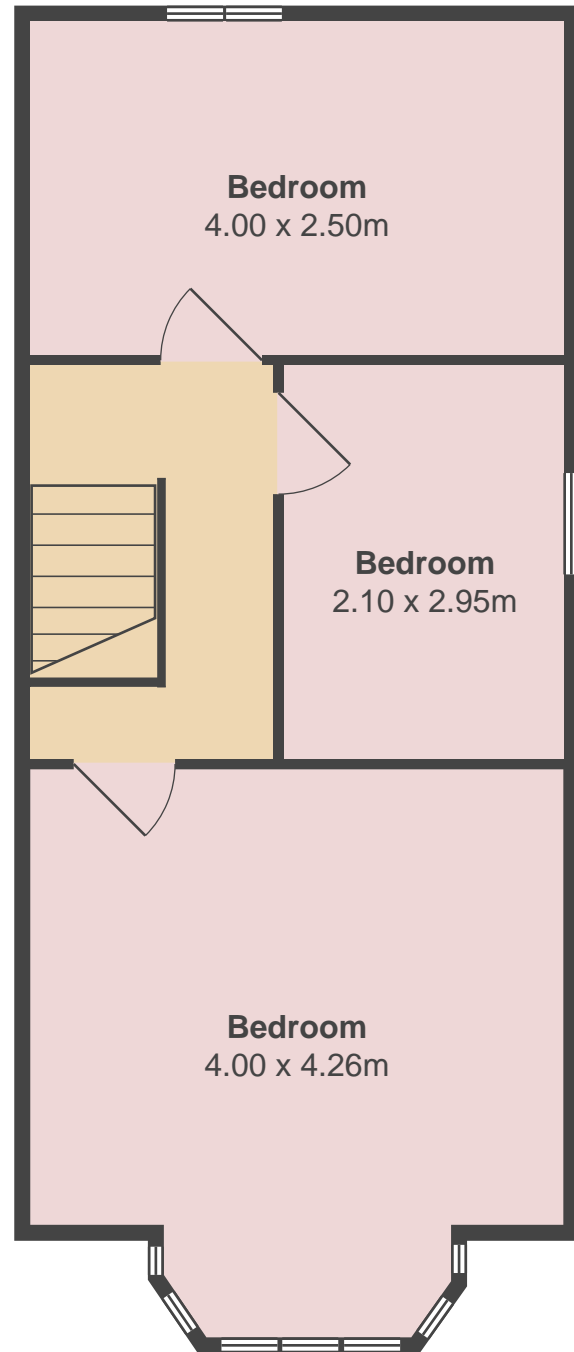

42a Longacre Road

Total Area: 85.8 m<sup>2</sup>

All measurements are approximate and for display purposes only