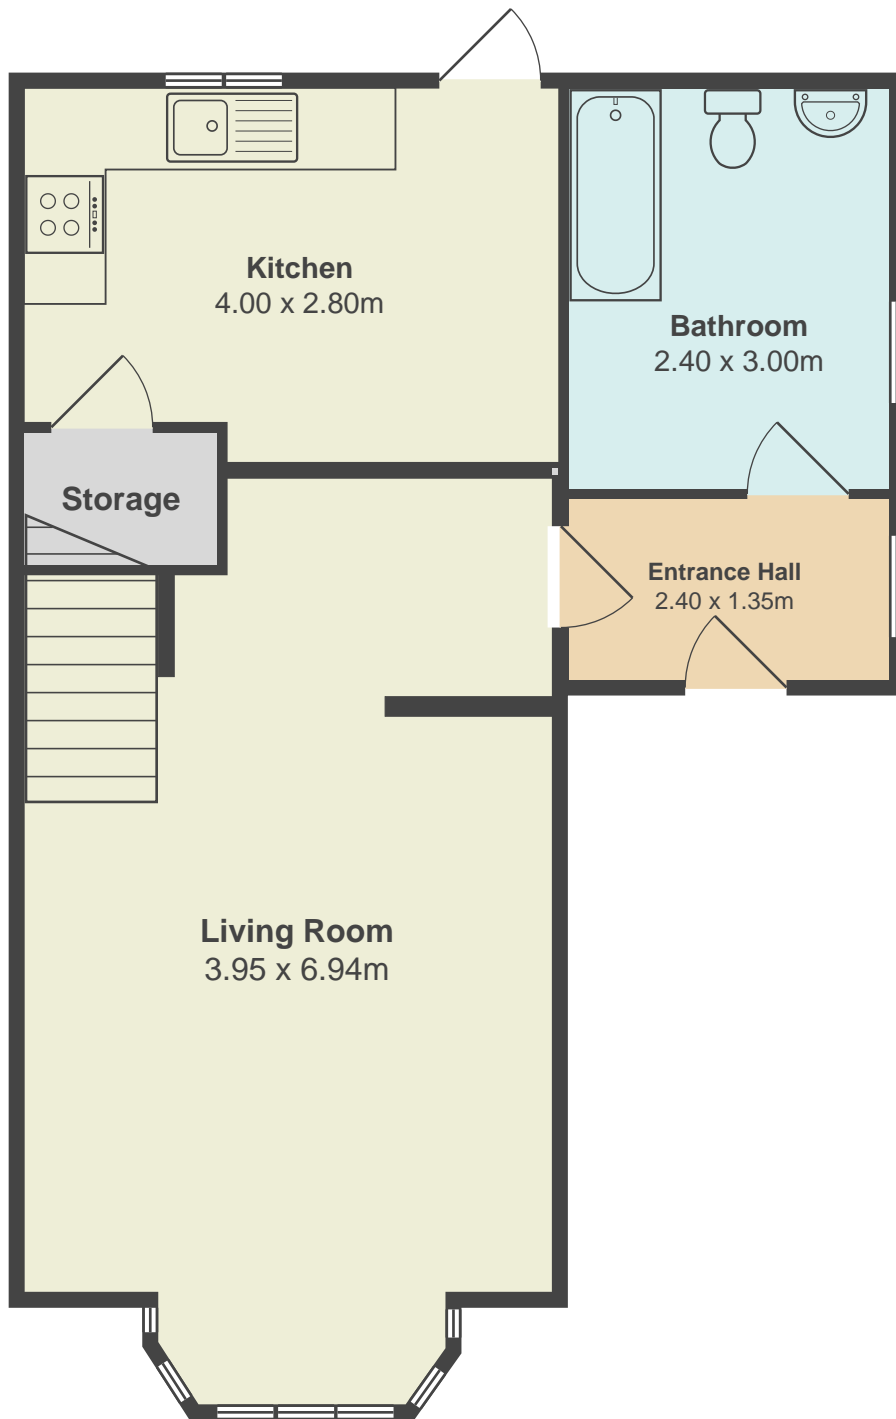

42a Longacre Road

Total Area: 85.8 m<sup>2</sup>

All measurements are approximate and for display purposes only